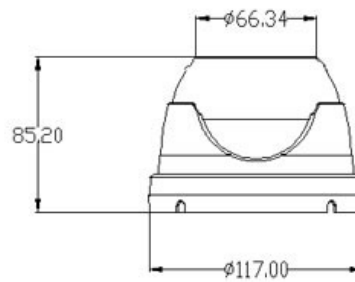

# CP- VCG-D10FL4

1 MP HDCVI VF IR Dome Camera - 40 Mtr.

## Main Features

- 1/2.9" 1 MP HQIS Pro Image Sensor
- 25/30fps@720P
- Day/Night(ICR), AWB, AGC, BLC
- 2.8~12mm Lens
- IR Range of 40 Mtr.

## Specification

1/2.9" 1 MP HQIS Pro Image Sensor  
0.1Lux@F1.2(AGC ON), 0 lux IR on  
PAL:1/50~1/100000s NTSC:1/30~1/10000S  
Auto  
Auto  
2.8~12mm  
720P@25 fps  
Supports  
IR Range of 40 Mtr.  
36  
-20°C~+55°C  
-10%~90%  
DC12V (±10%) 50mA~65mA  
330mA  
φ118mm x 85.20mm  
0.534 Kg.